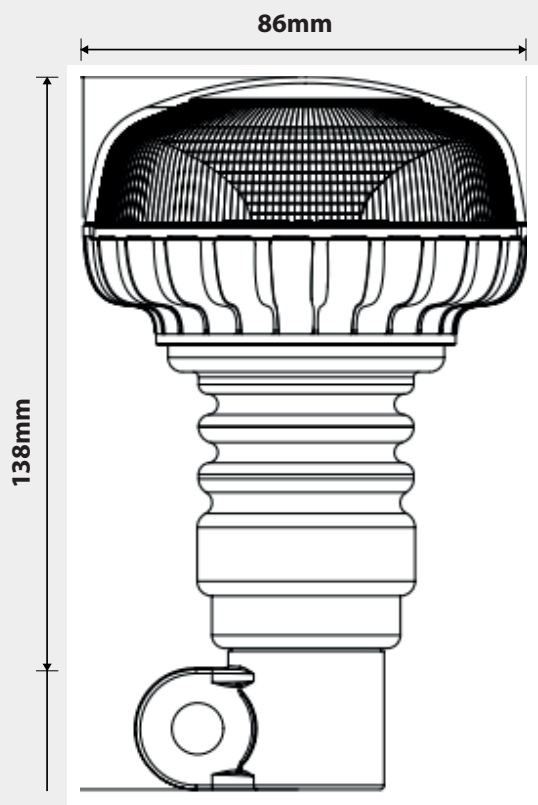

GYROPHARE ASTRA LED

Descriptif

- 12/24V
- 18 Led
- IP56
- 15W
- CISPR25 Class 4
- 2 Modes : - simple flash
- double flash

Dimensions

- Dimensions: Diam 86mm x Ht:138mm

Réf. 724559

- Gyrophare hyper compact
- Base flexible
- Homologué route R65-R10
- Globe polycarbonate